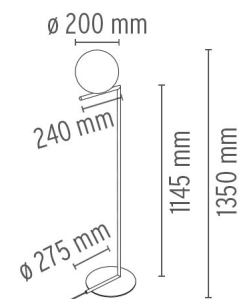

## IC FI

<b>Mounting</b>	Floor
<b>Lamps description</b>	1 x 60W E14 HSGS dimmer
<b>Environment</b>	Indoor
<b>Finish</b>	Brushed brass, Chrome
<b>Technical description</b>	Floor lamp providing diffused light. Frame in brass, brushed and transparent varnished or chrome steel. Blown glass opal diffuser. Dimmer on the power chord.

## PHYSICAL

<b>Construction material</b>	Blown glass, Brass, Steel
<b>Weight (kg)</b>	5.0

## DIMENSIONS

### DIMENSIONS