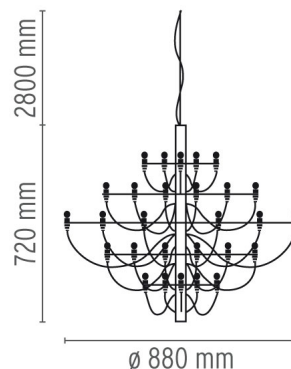

# FLOS

2097/30

<b>Mounting</b>	Pendant
<b>Type of ceiling pendant</b>	Suspension cable
<b>Lamps description</b>	30 x MAX 15W E14 IBT or 30 LED 2,5W E14 200lm 2700K
<b>Environment</b>	Indoor
<b>Finish</b>	Chrome, Brass
<b>Technical description</b>	Suspension lamp providing diffused light. Steel central structure with brass arms, both available either chromium-plated or gilded. Steel ceiling fitting and rose.

## PHYSICAL

<b>Supply</b>	Terminal block
<b>Cord length (mm)</b>	2800
<b>Construction material</b>	Steel
<b>Weight (kg)</b>	5.1

2097/30

designed by Gino Sarfatti

Suspension lamp providing diffused light

● AI400057	Chrome
● AI400059	Brass

## DIMENSIONS

### DIMENSIONS