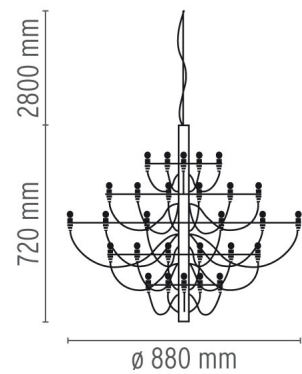

# FLOS

2097/30

<b>Mounting</b>	Pendant
<b>Type of ceiling pendant</b>	Suspension cable
<b>Lamps description</b>	30 x MAX 15W E14 IBT or 30 LED 2,5W E14 200lm 2700K
<b>Environment</b>	Indoor
<b>Finish</b>	Chrome, Brass
<b>Technical description</b>	Suspension lamp providing diffused light. Steel central structure with brass arms, both available either chromium-plated or gilded. Steel ceiling fitting and rose.

## DIMENSIONS

### IBT 15W E14

**Lamp wattage:**  
15 W

**Lamp category:**  
Incandescent

**Socket:**  
E14

**Lamp type:**  
IBT

### DIMENSIONS