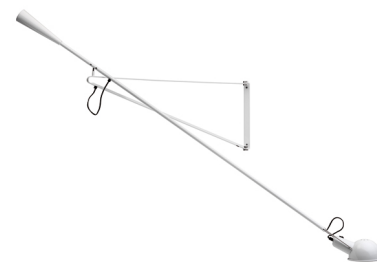

FLOS

265

Mounting	Wall
Lamps description	1 x MAX 75W E27 IAA/W or 1 LED 8W E27 900lm
Environment	Indoor
Finish	White, Black
Technical description	Wall lamp providing direct light. Painted steel adjustable arm and reflector. Chrome-plated brass reflector support. Cast iron tapered counterweight. Painted steel wall fixture.

ELECTRICAL

Emergency	Without
Voltage (V)	220/240

PHYSICAL

Supply	Power cord
Cord length (mm)	2030
Construction material	Steel
Weight (kg)	6

265

designed by Paolo Rizzatto

Wall lamp providing direct light

● A0300009	White
● A0300030	Black

DIMENSIONS

CERTIFICATIONS

265 . Lamps

IAA-W 75W E27

Lamp wattage:
75 W

Lamp category:
Incandescent

Socket:
E27

Lamp type:
IAA/W

LED 8W E27 900lm

Lamp wattage:
8 W

Lamp category:
LED

Socket:
E27

Lamp type:
LED

265

designed by Paolo Rizzatto

Wall lamp providing direct light