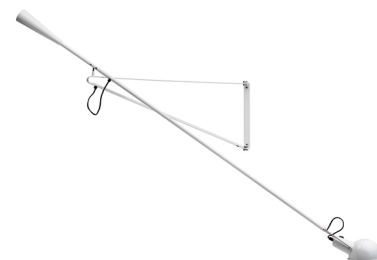

FLOS

265

Mounting	Wall
Lamps description	1 x MAX 75W E27 IAA/W or 1 LED 8W E27 900lm
Environment	Indoor
Finish	White, Black
Technical description	Wall lamp providing direct light. Painted steel adjustable arm and reflector. Chrome-plated brass reflector support. Cast iron tapered counterweight. Painted steel wall fixture.

ELECTRICAL

Emergency	Without
Voltage (V)	220/240

PHYSICAL

Supply	Power cord
Cord length (mm)	2030
Construction material	Steel
Weight (kg)	6

265

designed by Paolo Rizzatto

Wall lamp providing direct light

● A0300009	White
● A0300030	Black

DIMENSIONS

CERTIFICATIONS

265 . Lamps

IAA-W 75W E27

Lamp wattage:
75 W

Lamp category:
Incandescent

Socket:
E27

Lamp type:
IAA/W

LED 8W E27 900lm

Lamp wattage:
8 W

Lamp category:
LED

Socket:
E27

Lamp type:
LED

265

designed by Paolo Rizzatto

Wall lamp providing direct light