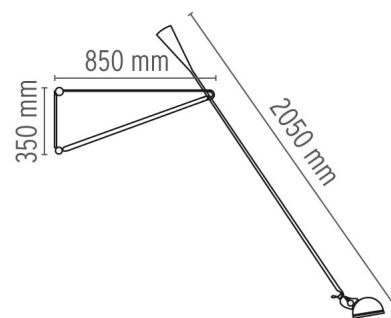

FLOS

265

Mounting	Wall
Lamps description	1 x MAX 75W E27 IAA/W or 1 LED 8W E27 900lm
Environment	Indoor
Finish	White, Black
Technical description	Wall lamp providing direct light. Painted steel adjustable arm and reflector. Chrome-plated brass reflector support. Cast iron tapered counterweight. Painted steel wall fixture.

ELECTRICAL

Emergency	Without
Voltage (V)	220/240

PHYSICAL

Supply	Power cord
Cord length (mm)	2030
Construction material	Steel
Weight (kg)	6

265

designed by Paolo Rizzatto

Wall lamp providing direct light

● A0300009	White
● A0300030	Black

DIMENSIONS

CERTIFICATIONS

265 . Lamps

IAA-W 75W E27

Lamp wattage:
75 W

Lamp category:
Incandescent

Socket:
E27

Lamp type:
IAA/W