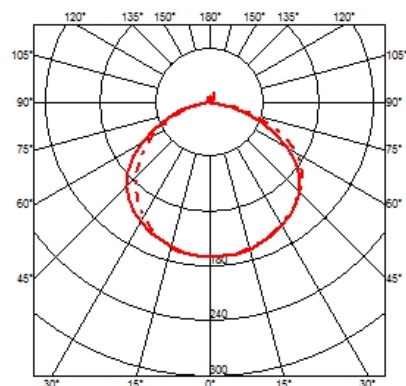

FLOS

265

Mounting	Wall
Lamps description	1 x MAX 75W E27 IAA/W or 1 LED 8W E27 900lm
Environment	Indoor
Finish	White, Black
Technical description	Wall lamp providing direct light. Painted steel adjustable arm and reflector. Chrome-plated brass reflector support. Cast iron tapered counterweight. Painted steel wall fixture.

ELECTRICAL

Emergency	Without
Voltage (V)	220/240

PHYSICAL

Supply	Power cord
Cord length (mm)	2030
Construction material	Steel
Weight (kg)	6

265

designed by Paolo Rizzatto

Wall lamp providing direct light

● A0300009	White
● A0300030	Black

DIMENSIONS

CERTIFICATIONS

265 . Lamps

IAA-W 75W E27

Lamp wattage:
75 W

Lamp category:
Incandescent

Socket:
E27

Lamp type:
IAA/W