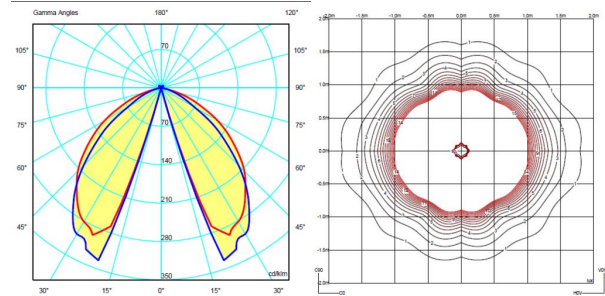

Photometric data

Efficiency : 67.46%
Coordinate system : CG
Total flux : 578.10 lm
Maximum value : 334.53 cd/klm
Light position : C=90.00 G=20.00
Symmetry on the planes : Double symmetrical

Isolux : Isolux (Floor)
Light position :
X=0.00m Y=0.00m Z=0.46m