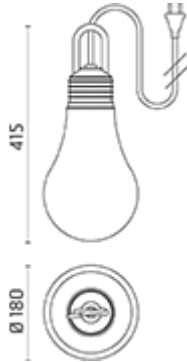

Decorative portable/ suspended lamp. Configuration: polyethylene structure with satin white emitting unit and colour closing screw-on cap. Anti-loosening system. Protection rating: IP44 In compliance with EN60598-1 standards Class of Insulation: II Installation: the luminaire is equipped with a 5000mm black neoprene cable, a CEE 7/17 plug (schuko compatible) and a Velcro strap to coil the cable up or to be wrapped around the handle for a quick fixing as suspended lamp.

LaDina / Carrot

IP44   

Available Colors for this Version

Carrot

Warnings

Decorative

Suspended fitting

The fitting is equipped with 1 cable input with plug. Cable length: 5 m

Light Flux, Placement

Product Code Details

500006

Light Source

TC-TSE 20Wmax/230V E27

Ø max bulb 53mm

Optional LED bulb

Photometric curve not available