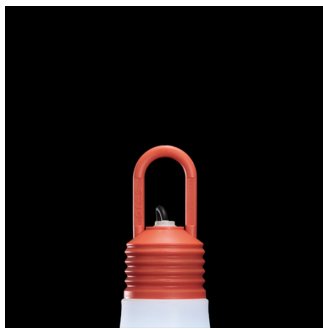

500006

Product Sheet

ares

THE OUTDOOR BY FLOS

ARES s.r.l - Socio Unico

v.le dell'Artigianato n.24 - 20881 Bernareggio - MB (Italy)

www.aresill.net - flos.outdoor@flos.com

LaDina

Decorative portable/ suspended lamp. Configuration: polyethylene structure with satin white emitting unit and colour closing screw-on cap. Anti-loosening system. Protection rating: IP44 In compliance with EN60598-1 standards Class of Insulation: II Installation: the luminaire is equipped with a 5000mm black neoprene cable, a CEE 7/17 plug (schuko compatible) and a Velcro strap to coil the cable up or to be wrapped around the handle for a quick fixing as suspended lamp.

LaDina / Carrot

IP44   

Available Colors for this Version

Carrot

Warnings

Decorative

Suspended fitting

The fitting is equipped with 1 cable input with plug. Cable length: 5 m