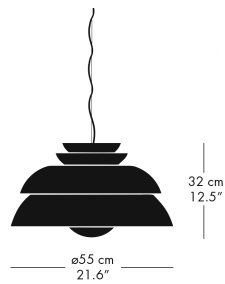

CONCERT™ JØRN UTZON 2005

01.2020

Concert™ gives a pleasant, non-glaring light without compromising the strength of illumination. The chosen shade configuration is visually characteristic of Jørn Utzon and reminds us of his greatest work — the Sydney Opera House. Concert™ is designed with four shades and a parabola of drawn steel, resting on a glass cone suspension. The suspension unit sends out a pleasant, even light between the shades. The bottom shade casts light downward to the parabola, which then diffuses it.

PENDANT

MODEL	COLOUR	CORD LGT. M	CORD SPECIFICATION	CANOPY COLOUR	PRODUCT CODE	DKK	SEK	GBP	EUR
P1	White	3	White, textile	White	54003405	2.382	3.362	286	322
P3	White	6 w. wire	White, textile	White	74003505	4.299	6.068	516	580

PENDANT P1

PENDANT P3