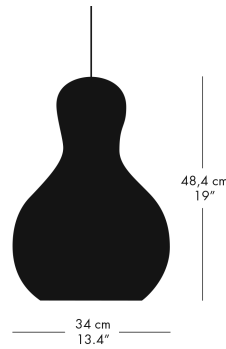

CALABASH™
KOMPLOT DESIGN 2010

01.2020

Calabash™ is authentic craftsmanship from the core to the surface. The distinctive shape of the calabash pumpkin inspired the Danish design studio Komplot Design to create a vivid and sculptural design that stands out – with or without the light turned on. The Calabash™ pendant comes in two sizes – P1 and P2.

PENDANT

MODEL	COLOUR	CORD LGT. M	CORD SPECIFICATION	CANOPY COLOUR	PRODUCT CODE	DKK	SEK	GBP	EUR
P1	Gold	3	Black, textile	Black	14017274	1.586	2.239	190	214
P1	Silver	3	Black, textile	Black	14017172	1.586	2.239	190	214
P1	Grey Meteor (Matt)	3	Black, textile	Black	84720472	1.586	2.239	190	214
P1	Black Meteor (Matt)	3	Black, textile	Black	84720308	1.586	2.239	190	214
P2	Gold	3	Black, textile	Black	14018274	2.218	3.131	266	299
P2	Silver	3	Black, textile	Black	14018172	2.218	3.131	266	299
P2	Grey Meteor (Matt)	3	Black, textile	Black	84720772	2.218	3.131	266	299
P2	Black Meteor (Matt)	3	Black, textile	Black	84720608	2.218	3.131	266	299
P3	Gold	6	Black, textile	Black	14023274	4.054	5.722	487	547
P3	Silver	6	Black, textile	Black	14023172	4.054	5.722	487	547

PENDANT P1

PENDANT P2

PENDANT P3