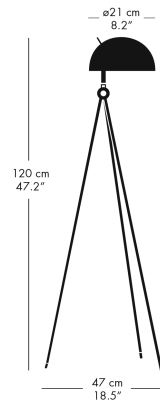

RADON™
HANS SANDGREN JAKOBSEN 2010

01.2020

The fundamental geometric forms – the circle and the triangle – are key elements in the design of the Radon™ series. The light from Radon™ is direct and adjustable. The shade is multi-directional and furnished with an asymmetrical reflector, ensuring that light spreads out precisely to the surface where it is needed. The switch is placed at the top of the lamp, while the cord leads discreetly out of the back leg to help preserve the lamp's clean lines.

WALL

MODEL	COLOUR	CORD LGT. M	CORD SPECIFICATION	PRODUCT CODE	DKK	SEK	GBP	EUR
Alba	Alba	3,3	Black, PVC	83182405	1.586	2.239	190	214
Nigra	Nigra	3,3	Black, PVC	53182208	1.586	2.239	190	214

TABLE

MODEL	COLOUR	CORD LGT. M	CORD SPECIFICATION	PRODUCT CODE	DKK	SEK	GBP	EUR
Alba	Alba	2,5	Black, PVC	62705005	2.024	2.857	243	273
Nigra	Nigra	2,5	Black, PVC	52182108	2.024	2.857	243	273

FLOOR

MODEL	COLOUR	CORD LGT. M	CORD SPECIFICATION	PRODUCT CODE	DKK	SEK	GBP	EUR
Nigra	Nigra	2,5	Black, PVC	51182308	2.697	3.807	324	364

WALL

TABLE

FLOOR