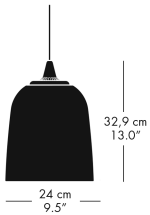

DOGU™
MICHAEL GEERTSEN 2016

01.2020

The name Dogu™ is Japanese and refers to old traditional figurines portraying animals and humanoids. The shade is made of bone china – an exclusive material created from actual bone powder and white clay. The translucent material ensures that the light projects through the shade and renders the lamp light, warm and extremely cosy at the same time.

PENDANT

MODEL	COLOUR	CORD LGT. M	CORD SPECIFICATION	CANOPY COLOUR	PRODUCT CODE	DKK	SEK	GBP	EUR
Gold	Gold	3	Gold, textile	White	64705605	2.636	3.721	317	356
Silver	Silver	3	Silver, textile	White	64705705	2.636	3.721	317	356

PENDANT