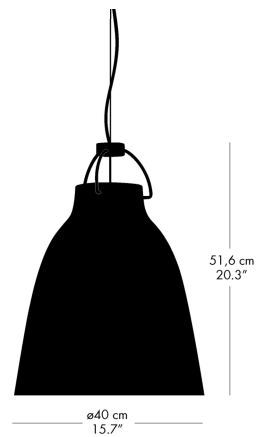

PENDANT P0

PENDANT P1

PENDANT P2

PENDANT P3

**CARAVAGGIO™ READ**  
CECILIE MANZ 2005

Based on the well-known Caravaggio™ shape, Cecilie Manz has created a functional reading lamp series. The iconic shade is installed on a flexible tube, allowing you to tilt the shade and direct the light. The lamps can be rotated for different needs. The floor and table lamps are fitted with a 3-step touch-control dimmer for adjustment of light intensity. On the wall lamp, the switch is positioned discreetly at the bottom of the wall bracket to ensure easy access.