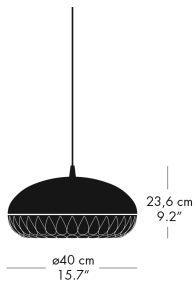

AEON ROCKET™
MORTEN VOSS 2012

01.2020

Aeon Rocket™ strikes a fine balance between a simple metal upper shade and a gauzy lower shade. The impression of lightness is created by hours and hours of meticulous manual work. 8 light bands made of recyclable polypropylene are carefully woven together into 100 and 98 round openings respectively, allowing the light to stream through unhindered.

PENDANT

MODEL	COLOUR	CORD LGT. M	CORD SPECIFICATION	CANOPY COLOUR	PRODUCT CODE	DKK	SEK	GBP	EUR
P1	Aeon-Grey	3	Grey25, textile	White	14185212	2.280	3.218	274	308
P1	Aeon-Black	3	Black, textile	Black	14185008	2.280	3.218	274	308
P3	Aeon-Grey	6	Grey25, textile	White	14185912	3.196	4.511	384	432
P3	Aeon-Black	6	Black, textile	Black	14185508	3.196	4.511	384	432

PENDANT P1