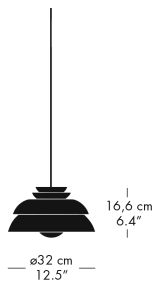

CONCERT™ JØRN UTZON 2005

01.2020

Concert™ gives a pleasant, non-glaring light without compromising the strength of illumination. The chosen shade configuration is visually characteristic of Jørn Utzon and reminds us of his greatest work — the Sydney Opera House. Concert™ is designed with four shades and a parabola of drawn steel, resting on a glass cone suspension. The suspension unit sends out a pleasant, even light between the shades. The bottom shade casts light downward to the parabola, which then diffuses it.

PENDANT

MODEL	COLOUR	CORD LGT. M	CORD SPECIFICATION	CANOPY COLOUR	PRODUCT CODE	DKK	SEK	GBP	EUR
P1	White	3	White, textile	White	54003405	2.382	3.362	286	322
P3	White	6 w. wire	White, textile	White	74003505	4.299	6.068	516	580

PENDANT P1