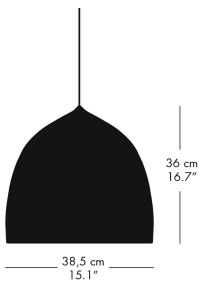

GamFratesi's inspiration for the Suspence™ lamp series is translating a movement into a physical shape. The infinity diffuser concentrates the light and prevents glare and creates an elegant optical illusion of infinite depth. Suspence™ Nomad is designed to be moved around in the home e.g. on the floor, staircase or terrace, just like a nomad. The lamp is easily carried by the silicone handle at the top.

PENDANT

MODEL	COLOUR	CORD LGT. M	CORD SPECIFICATION	CANOPY COLOUR	PRODUCT CODE	DKK	SEK	GBP	EUR
P1	White	3	White, PVC	White	54400205	1.668	2.354	200	225
P1	Light grey	3	Matt light grey, PVC	White	54400612	1.668	2.354	200	225
P1	Black	3	Black, PVC	Black	54400508	1.668	2.354	200	225
P1	Copper	3	Black, PVC	Black	54403364	2.607	3.680	313	352
P1.5	Powder burgundy	3	Powder burgundy	White	84718201	2.316	3.269	278	313
P1.5	Pale pearl	3	Pale pearl	White	84718102	2.316	3.269	278	313
P1.5	Light grey	3	Light grey	White	84718012	2.316	3.269	278	313
P2	White	3	White, PVC	White	54400305	2.922	4.125	351	394
P2	Light grey	3	Matt light grey, PVC	White	54400812	2.922	4.125	351	394
P2	Black	3	Black, PVC	Black	54400708	2.922	4.125	351	394
P2	Copper	3 w. wire	Black, PVC	Black	54403564	5.300	7.481	637	716

FLOOR

MODEL	COLOUR	CORD LGT. M	CORD SPECIFICATION	PRODUCT CODE	DKK	SEK	GBP	EUR
Nomad	Opal	4	Grey, PVC	52403812	1.586	2.239	190	214
Nomad	Opal	4	Red, PVC	52400401	1.586	2.239	190	214

PENDANT P1

PENDANT P1.5

PENDANT P2

PENDANT P2 W. WIRE

FLOOR NOMAD