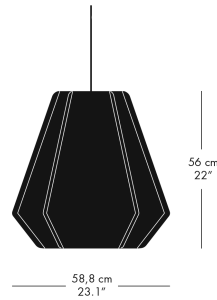

LULLABY™
MONICA FÖRSTER 2014

The Lullaby™ is formed into a pentagonal, yet slightly organic-looking shape using five slender ash lamellae. The ash gives the diffuse shade stability, shape and character. In addition, the shade has outstanding luminous qualities, which enable the Lullaby™ to emit a soft, muted light.

PENDANT

MODEL	COLOUR	CORD LGT. M	CORD SPECIFICATION	CANOPY COLOUR	PRODUCT CODE	DKK	SEK	GBP	EUR
P1	Translucent (PE)	3	White, textile	White	34301005	1.127	1.591	135	152
P2	Translucent (PE)	3	White, textile	White	34301105	1.586	2.239	190	214
P3	Translucent (PE)	6	White, textile	White	34301205	2.504	3.535	301	338

FSC approved ash wood

PENDANT P3