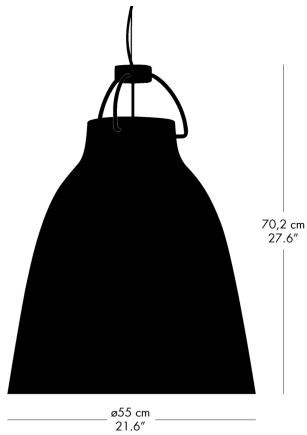

PENDANT P4

DIFFUSER P3 / P4