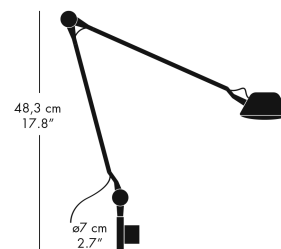

AQ01™
ANNE QVIST 2017

The AQ01™ has curvy edges and matte finish. The shade can be switched on, off and dimmed directly at the top. The diffuser prevent glare and gives off 100 percent direct downward illumination in a symmetric rotational pattern. The delicate arms connecting the two joints hide the wire within and keep it in place with an internal spring. The AQ01™ can be configured as a plug-in, table lamp or wall mounted lamp.

SINGLE UNIT (FOR REPLACEMENT)

MODEL	COLOUR	CORD LGT. M	CORD SPECIFICATION	PRODUCT CODE	DKK	SEK	GBP	EUR
AQ01 - LED	White	2,5	White, PVC + adapter	62698505	1.589	2.243	191	215
AQ01 - LED	Black	2,5	Black, PVC + adapter	62698408	1.589	2.243	191	215
AQ01 - LED	Blue	2,5	Blue, PVC + adapter	62698606	1.589	2.243	191	215

PLUG-IN

MODEL	COLOUR	CORD LGT. M	CORD SPECIFICATION	PRODUCT CODE	DKK	SEK	GBP	EUR
AQ01 + Plug-in	White	2,5	White, PVC + adapter	62716005	1.830	2.583	220	247
AQ01 + Plug-in	Black	2,5	Black, PVC + adapter	62716208	1.830	2.583	220	247
AQ01 + Plug-in	Blue	2,5	Blue, PVC + adapter	62716106	1.830	2.583	220	247

TABLE

MODEL	COLOUR	CORD LGT. M	CORD SPECIFICATION	PRODUCT CODE	DKK	SEK	GBP	EUR
AQ01 + Table base	White	2,5	White, PVC + adapter	62699105	1.904	2.688	229	257
AQ01 + Table base	Black	2,5	Black, PVC + adapter	62699008	1.904	2.688	229	257
AQ01 + Table base	Blue	2,5	Blue, PVC + adapter	62699206	1.904	2.688	229	257

WALL

MODEL	COLOUR	CORD LGT. M	CORD SPECIFICATION	PRODUCT CODE	DKK	SEK	GBP	EUR
AQ01 + Wall base	White	2,5	White, PVC + adapter	62698805	1.723	2.432	207	233
AQ01 + Wall base	Black	2,5	Black, PVC + adapter	62698708	1.723	2.432	207	233
AQ01 + Wall base	Blue	2,5	Blue, PVC + adapter	62698906	1.723	2.432	207	233

PLUG-IN

TABLE

WALL