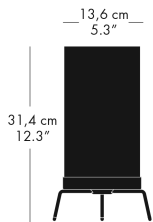

PM-02
PAUL MCCOBB 1950

01.2020

PM-02 is simple, elegant table lamp designed by an American designer with a Scandinavian design feel. This product is a continuation of Paul McCobb's Planner™ series, a line of simple, practical, moderately-priced products from the 50's. The product comes with an opal shade and with two versions of bases: Untreated solid brass (which patinates during time and with use) and black lacquered steel.

MODEL	COLOUR	CORD LGT. M	CORD SPECIFICATION	PRODUCT CODE	DKK	SEK	GBP	EUR
PM-02	Opal/black	2.5	Black, textile	82719708	1.196	1.688	144	161
PM-02	Opal/brass	2.5	Black, textile	82719518	1.596	2.253	192	215

PM-02