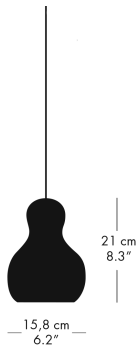

CALABASH™
KOMPLOT DESIGN 2010

01.2020

Calabash™ is authentic craftsmanship from the core to the surface. The distinctive shape of the calabash pumpkin inspired the Danish design studio Komplot Design to create a vivid and sculptural design that stands out – with or without the light turned on. The Calabash™ pendant comes in two sizes – P1 and P2.

PENDANT

MODEL	COLOUR	CORD LGT. M	CORD SPECIFICATION	CANOPY COLOUR	PRODUCT CODE	DKK	SEK	GBP	EUR
P1	Gold	3	Black, textile	Black	14017274	1.586	2.239	190	214
P1	Silver	3	Black, textile	Black	14017172	1.586	2.239	190	214
P1	Grey Meteor (Matt)	3	Black, textile	Black	84720472	1.586	2.239	190	214
P1	Black Meteor (Matt)	3	Black, textile	Black	84720308	1.586	2.239	190	214
P2	Gold	3	Black, textile	Black	14018274	2.218	3.131	266	299
P2	Silver	3	Black, textile	Black	14018172	2.218	3.131	266	299
P2	Grey Meteor (Matt)	3	Black, textile	Black	84720772	2.218	3.131	266	299
P2	Black Meteor (Matt)	3	Black, textile	Black	84720608	2.218	3.131	266	299
P3	Gold	6	Black, textile	Black	14023274	4.054	5.722	487	547
P3	Silver	6	Black, textile	Black	14023172	4.054	5.722	487	547

PENDANT P1