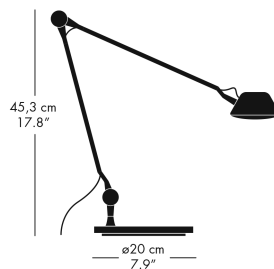

AQ01™
ANNE QVIST 2017

The AQ01™ has curvy edges and matte finish. The shade can be switched on, off and dimmed directly at the top. The diffuser prevent glare and gives off 100 percent direct downward illumination in a symmetric rotational pattern. The delicate arms connecting the two joints hide the wire within and keep it in place with an internal spring. The AQ01™ can be configured as a plug-in, table lamp or wall mounted lamp.

SINGLE UNIT (FOR REPLACEMENT)

MODEL	COLOUR	CORD LGT. M	CORD SPECIFICATION	PRODUCT CODE	DKK	SEK	GBP	EUR
AQ01 - LED	White	2,5	White, PVC + adapter	62698505	1.589	2.243	191	215
AQ01 - LED	Black	2,5	Black, PVC + adapter	62698408	1.589	2.243	191	215
AQ01 - LED	Blue	2,5	Blue, PVC + adapter	62698606	1.589	2.243	191	215

PLUG-IN

MODEL	COLOUR	CORD LGT. M	CORD SPECIFICATION	PRODUCT CODE	DKK	SEK	GBP	EUR
AQ01 + Plug-in	White	2,5	White, PVC + adapter	62716005	1.830	2.583	220	247
AQ01 + Plug-in	Black	2,5	Black, PVC + adapter	62716208	1.830	2.583	220	247
AQ01 + Plug-in	Blue	2,5	Blue, PVC + adapter	62716106	1.830	2.583	220	247

TABLE

MODEL	COLOUR	CORD LGT. M	CORD SPECIFICATION	PRODUCT CODE	DKK	SEK	GBP	EUR
AQ01 + Table base	White	2,5	White, PVC + adapter	62699105	1.904	2.688	229	257
AQ01 + Table base	Black	2,5	Black, PVC + adapter	62699008	1.904	2.688	229	257
AQ01 + Table base	Blue	2,5	Blue, PVC + adapter	62699206	1.904	2.688	229	257

WALL

MODEL	COLOUR	CORD LGT. M	CORD SPECIFICATION	PRODUCT CODE	DKK	SEK	GBP	EUR
AQ01 + Wall base	White	2,5	White, PVC + adapter	62698805	1.723	2.432	207	233
AQ01 + Wall base	Black	2,5	Black, PVC + adapter	62698708	1.723	2.432	207	233
AQ01 + Wall base	Blue	2,5	Blue, PVC + adapter	62698906	1.723	2.432	207	233

PLUG-IN

TABLE

WALL