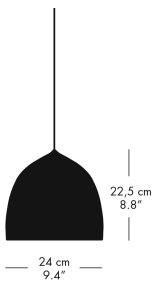

GamFratesi's inspiration for the Suspence™ lamp series is translating a movement into a physical shape. The infinity diffuser concentrates the light and prevents glare and creates an elegant optical illusion of infinite depth. Suspence™ Nomad is designed to be moved around in the home e.g. on the floor, staircase or terrace, just like a nomad. The lamp is easily carried by the silicone handle at the top.

PENDANT

MODEL	COLOUR	CORD LGT. M	CORD SPECIFICATION	CANOPY COLOUR	PRODUCT CODE	DKK	SEK	GBP	EUR
P1	White	3	White, PVC	White	54400205	1.668	2.354	200	225
P1	Light grey	3	Matt light grey, PVC	White	54400612	1.668	2.354	200	225
P1	Black	3	Black, PVC	Black	54400508	1.668	2.354	200	225
P1	Copper	3	Black, PVC	Black	54403364	2.607	3.680	313	352
P1.5	Powder burgundy	3	Powder burgundy	White	84718201	2.316	3.269	278	313
P1.5	Pale pearl	3	Pale pearl	White	84718102	2.316	3.269	278	313
P1.5	Light grey	3	Light grey	White	84718012	2.316	3.269	278	313
P2	White	3	White, PVC	White	54400305	2.922	4.125	351	394
P2	Light grey	3	Matt light grey, PVC	White	54400812	2.922	4.125	351	394
P2	Black	3	Black, PVC	Black	54400708	2.922	4.125	351	394
P2	Copper	3 w. wire	Black, PVC	Black	54403564	5.300	7.481	637	716

FLOOR

MODEL	COLOUR	CORD LGT. M	CORD SPECIFICATION	PRODUCT CODE	DKK	SEK	GBP	EUR
Nomad	Opal	4	Grey, PVC	52403812	1.586	2.239	190	214
Nomad	Opal	4	Red, PVC	52400401	1.586	2.239	190	214

PENDANT P1