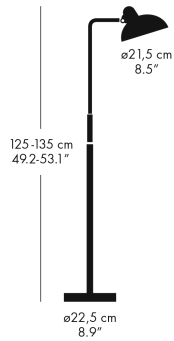

FLOOR 6580-F LUXUS