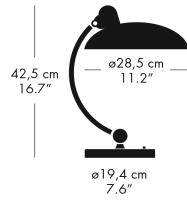

TABLE 6631-T LUXUS