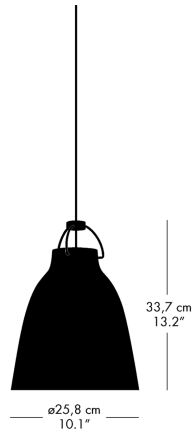

PENDANT P2

DIFFUSER P3 / P4