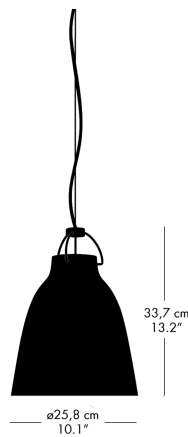

CARAVAGGIO™ OPAL
CECILIE MANZ 2005

01.2020

With Caravaggio™ Opal, Cecilie Manz has combined the characteristic design with a completely different lighting effect. The opal glass shade emits a soft, dimmed light, which is particularly suitable for rooms where a more evocative lighting is required. The lamp is suspended by the three well-known shackles, which here form a raw and masculine contrast to the feminine opal hand-blown glass.

PENDANT

MODEL	COLOUR	CORD LGT. M	CORD SPECIFICATION	CANOPY COLOUR	PRODUCT CODE	DKK	SEK	GBP	EUR
P0	Opal glass	3	Silver-grey, textile	White	84183005	1.362	1.923	164	184
P1	Opal glass	3	Silver-grey, textile	White	84183105	1.729	2.441	208	233
P2	Opal glass	3 w. wire	Silver-grey, textile	White	84183205	2.800	3.952	336	378
P3	Opal glass	6 w. wire	Silver-grey, textile	White	84184105	4.911	6.932	590	663

PENDANT P2