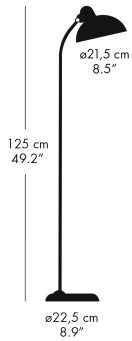

WALL

| MODEL  | COLOUR     | CORD LGT. M | CORD SPECIFICATION | PRODUCT CODE | DKK   | SEK   | GBP | EUR |
|--------|------------|-------------|--------------------|--------------|-------|-------|-----|-----|
| 6718-W | White      | 2           | White, textile     | 63702305     | 3.402 | 4.802 | 409 | 459 |
| 6718-W | Black      | 2           | Black, textile     | 63702408     | 3.402 | 4.802 | 409 | 459 |
| 6718-W | Matt black | 2           | Black, textile     | 63702508     | 3.402 | 4.802 | 409 | 459 |

TABLE

| MODEL        | COLOUR           | CORD LGT. M | CORD SPECIFICATION | PRODUCT CODE | DKK   | SEK   | GBP | EUR |
|--------------|------------------|-------------|--------------------|--------------|-------|-------|-----|-----|
| 6556-T       | White            | 2           | Black, textile     | 62702905     | 3.177 | 4.484 | 382 | 429 |
| 6556-T       | Black            | 2           | Black, textile     | 62703008     | 3.177 | 4.484 | 382 | 429 |
| 6556-T       | Matt black       | 2           | Black, textile     | 62703108     | 3.177 | 4.484 | 382 | 429 |
| 6631-T Luxus | White            | 2           | Black, textile     | 62701305     | 3.993 | 5.636 | 480 | 539 |
| 6631-T Luxus | Black            | 2           | Black, textile     | 62701408     | 3.993 | 5.636 | 480 | 539 |
| 6631-T Luxus | Matt black       | 2           | Black, textile     | 62701508     | 3.993 | 5.636 | 480 | 539 |
| 6631-T Luxus | Dark green       | 2           | Black, textile     | 62701706     | 3.993 | 5.636 | 480 | 539 |
| 6631-T Luxus | Ruby red         | 2           | Black, textile     | 62701601     | 3.993 | 5.636 | 480 | 539 |
| 6631-T Luxus | Matt black/brass | 2           | Black, textile     | 92720908     | 3.993 | 5.636 | 480 | 539 |

PENDANT 6722-P

PENDANT 6631-P

WALL 6718-W

TABLE 6556-T

TABLE 6631-T LUXUS

FLOOR 6556-F

FLOOR 6580-F LUXUS

**LULLABY™**  
**MONICA FÖRSTER 2014**