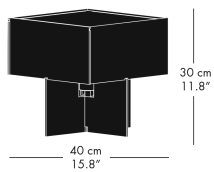

CROSS-PLEX™ BODIL KJÆR 1961

01.2020

Cross-Plex™ is a great example of Bodil Kjaer's functionalistic expression with its clean and straight lines. It is centred on a cross-base of clear acrylic that creates an elegant play of surfaces and incorporates the cord as a central part of the design. The light from the cubic lampshade, shaped in opal acrylic, create a cosy atmosphere.

TABLE

MODEL	COLOUR	CORD LGT. M	CORD SPECIFICATION	PRODUCT CODE	DKK	SEK	GBP	EUR
T-300	Opal/clear	3	Black, textile	82716605	2.396	3.382	288	323
T-500	Opal/clear	3	Black, textile	82716705	2.196	3.100	264	296

TABLE T-300