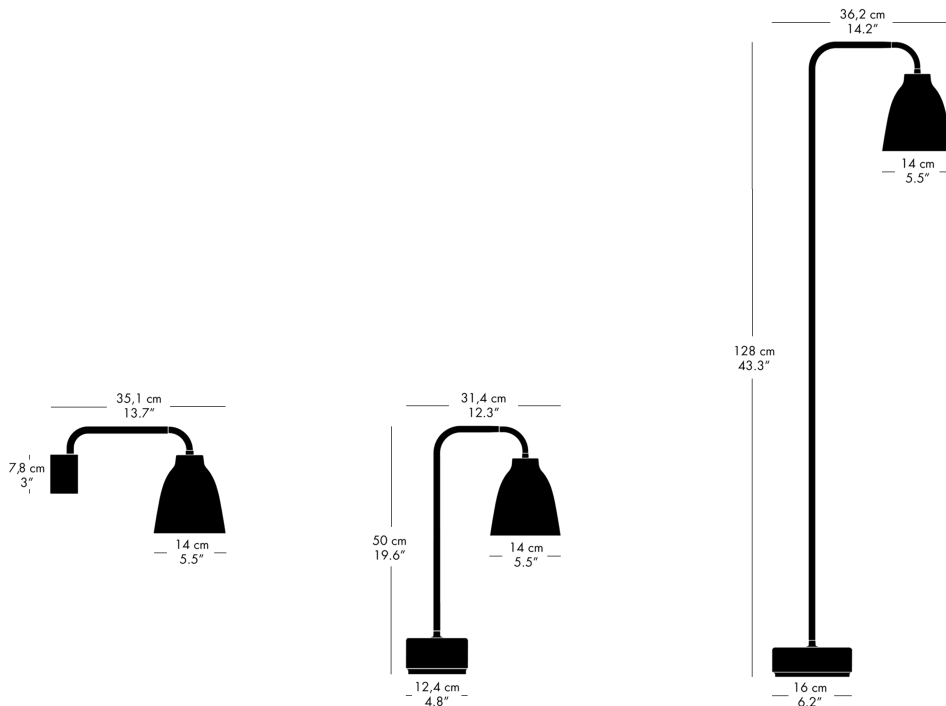

CARAVAGGIO™ READ HSP
CECILIE MANZ 2005

01.2020

Since 2016, the Caravaggio™ Read series has proven its worth as a functional and aesthetic lighting solution for private homes. Now, the Read series is ready to move into the market of hotels and restaurants with a new and contract focused design. The HSP series - short for hospitality. Based on the same functionality as the original Read series, the HSP is designed to accommodate the challenges of the hospitality world with a simple design.

WALL

MODEL	COLOUR	CORD LGT. M	CORD SPECIFICATION	PRODUCT CODE	DKK	SEK	GBP	EUR
White	White	1,5	Grey25, PVC	63700205	1.636	2.309	196	221
Grey25	Grey25	1,5	Grey25, PVC	63700412	1.636	2.309	196	221
Black	Black	1,5	Black, PVC	63700308	1.636	2.309	196	221
Opal (PC)	Grey25	1,5	Grey25, PVC	63700105	1.636	2.309	196	221

TABLE

MODEL	COLOUR	CORD LGT. M	CORD SPECIFICATION	PRODUCT CODE	DKK	SEK	GBP	EUR
White	White	2,5	Grey25, PVC	62699705	1.845	2.604	221	249
Grey25	Grey25	2,5	Grey25, PVC	62699912	1.845	2.604	221	249
Black	Black	2,5	Black, PVC	62699808	1.845	2.604	221	249
Opal (PC)	Grey25	2,5	Grey25, PVC	62700005	2.175	3.070	261	294

FLOOR

MODEL	COLOUR	CORD LGT. M	CORD SPECIFICATION	PRODUCT CODE	DKK	SEK	GBP	EUR
White	White	2,5	Grey25, PVC	61705205	2.457	3.468	295	332
Grey25	Grey25	2,5	Grey25, PVC	61705412	2.457	3.468	295	332
Black	Black	2,5	Black, PVC	61705308	2.457	3.468	295	332
Opal (PC)	Grey25	2,5	Grey25, PVC	61705505	3.071	4.335	369	415

WALL

TABLE

FLOOR