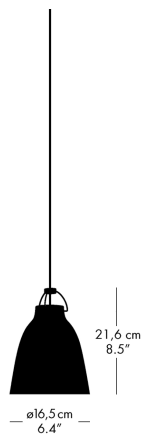

CARAVAGGIO™ OPAL
CECILIE MANZ 2005

01.2020

With Caravaggio™ Opal, Cecilie Manz has combined the characteristic design with a completely different lighting effect. The opal glass shade emits a soft, dimmed light, which is particularly suitable for rooms where a more evocative lighting is required. The lamp is suspended by the three well-known shackles, which here form a raw and masculine contrast to the feminine opal hand-blown glass.

PENDANT

MODEL	COLOUR	CORD LGT. M	CORD SPECIFICATION	CANOPY COLOUR	PRODUCT CODE	DKK	SEK	GBP	EUR
P0	Opal glass	3	Silver-grey, textile	White	84183005	1.362	1.923	164	184
P1	Opal glass	3	Silver-grey, textile	White	84183105	1.729	2.441	208	233
P2	Opal glass	3 w. wire	Silver-grey, textile	White	84183205	2.800	3.952	336	378
P3	Opal glass	6 w. wire	Silver-grey, textile	White	84184105	4.911	6.932	590	663

PENDANT P1