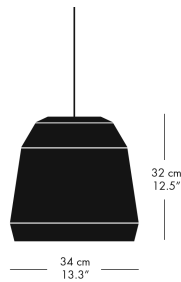

MINGUS™
CECILIE MANZ 2011

Mingus™ is organic even if it originates in four straight facets. The lamp's top is flat and fitted with an acrylic fixture that allows light to seep out. The Mingus™ pendant is available in six matt nuances. In addition to white, there are five other tones carefully selected by Cecilie Manz: Nearly Black, Very Grey, Pale Moss, Light Celadon and Dusty Limestone. The tones change in different lights and take on the colour of their surroundings.

PENDANT

MODEL	COLOUR	CORD LGT. M	CORD SPECIFICATION	CANOPY COLOUR	PRODUCT CODE	DKK	SEK	GBP	EUR
P1	Very Grey	3	Grey25, textile	White	24197011	1.244	1.756	149	168
P1	Pale Moss	3	Grey25, textile	White	24197110	1.244	1.756	149	168
P1	Dusty Limestone	3	Grey25, textile	White	24197203	1.244	1.756	149	168
P1	Nearly Black	3	Grey25, textile	White	24197309	1.244	1.756	149	168
P1	Light Celadon	3	Grey25, textile	White	24197404	1.244	1.756	149	168
P1	White	3	White, textile	White	24197505	1.244	1.756	149	168
P2	Very Grey	3	Grey25, textile	White	24198011	2.132	3.009	256	288
P2	Pale Moss	3	Grey25, textile	White	24198110	2.132	3.009	256	288
P2	Dusty Limestone	3	Grey25, textile	White	24198203	2.132	3.009	256	288
P2	Nearly Black	3	Grey25, textile	White	24198309	2.132	3.009	256	288
P2	Light Celadon	3	Grey25, textile	White	24198404	2.132	3.009	256	288
P2	White	3	White, textile	White	24198505	2.132	3.009	256	288

PENDANT P1

PENDANT P2