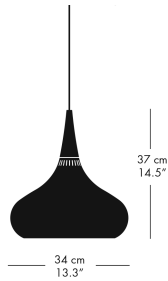

ORIENT™
JO HAMMERBORG 1963

01.2020

Orient™ was designed by Jo Hammerborg in 1963 and relaunched by Fritz Hansen in 2013. In close collaboration with the Hammerborg family, the Orient™ pendant is a flawless light design with excellent luminous efficacy, and is made from the finest quality materials. The pendants provide a soft, pleasant light without any glare.

PENDANT

MODEL	COLOUR	CORD LGT. M	CORD SPECIFICATION	CANOPY COLOUR	PRODUCT CODE	DKK	SEK	GBP	EUR
P1	Aluminium/oak	3	Grey, textile	White	84716372	1.796	2.535	216	242
P1	Black/rosewood	3	Black, textile	Black	34192108	1.668	2.354	200	225
P1	Copper/rosewood	3	Black, textile	Black	34192064	2.504	3.535	301	338
P2	Aluminium/oak	3	Grey, textile	White	84716472	2.716	3.834	326	367
P2	Black/rosewood	3	Black, textile	Black	34192308	2.504	3.535	301	338
P2	Copper/rosewood	3	Black, textile	Black	34192264	3.759	5.306	451	507
P3	Aluminium/oak	6	Grey, textile	White	84716572	4.356	6.149	523	588
P3	Black/rosewood	6	Black, textile	Black	34192808	4.177	5.896	502	564

PENDANT P2