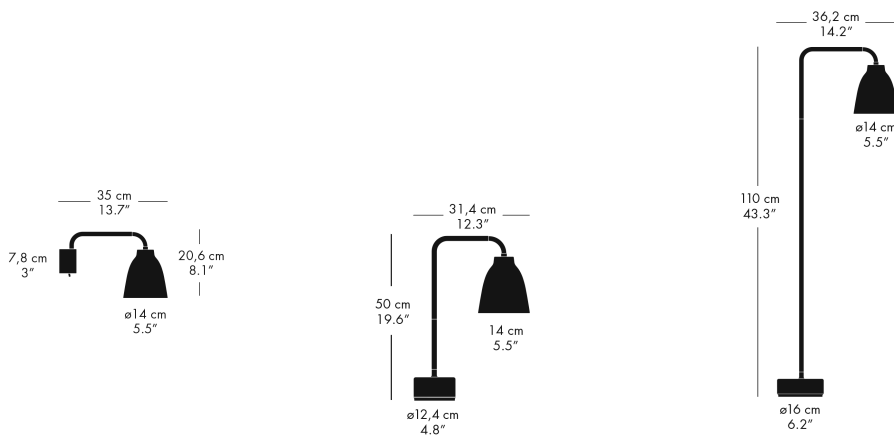

CARAVAGGIO™ READ
CECILIE MANZ 2005

Based on the well-known Caravaggio™ shape, Cecilie Manz has created a functional reading lamp series. The iconic shade is installed on a flexible tube, allowing you to tilt the shade and direct the light. The lamps can be rotated for different needs. The floor and table lamps are fitted with a 3-step touch-control dimmer for adjustment of light intensity. On the wall lamp, the switch is positioned discreetly at the bottom of the wall bracket to ensure easy access.

WALL

MODEL	COLOUR	CORD LGT. M	CORD SPECIFICATION	PRODUCT CODE	DKK	SEK	GBP	EUR
White	White	1,5	White, PVC	23041405	1.669	2.356	200	225
Grey25	Grey25	1,5	Grey25, PVC	13041212	1.669	2.356	200	225
Black	Black	1,5	Black, PVC	23041308	1.669	2.356	200	225
Opal	Opal	1,5	Grey25, PVC	53403205	1.669	2.356	200	225

TABLE

MODEL	COLOUR	CORD LGT. M	CORD SPECIFICATION	PRODUCT CODE	DKK	SEK	GBP	EUR
White	White	2,5	White, PVC	52697605	1.878	2.651	226	254
Grey25	Grey25	2,5	Grey25, PVC	52697812	1.878	2.651	226	254
Black	Black	2,5	Black, PVC	52697708	1.878	2.651	226	254
Opal	Opal	2,5	Grey25, PVC	52697905	2.505	3.536	301	338

FLOOR

MODEL	COLOUR	CORD LGT. M	CORD SPECIFICATION	PRODUCT CODE	DKK	SEK	GBP	EUR
White	White	2,5	White, PVC	51697205	2.505	3.536	301	338
Grey25	Grey25	2,5	Grey25, PVC	51697412	2.505	3.536	301	338
Black	Black	2,5	Black, PVC	51697308	2.505	3.536	301	338
Opal	Opal	2,5	Grey25, PVC	51697505	3.133	4.422	377	423

WALL

TABLE

FLOOR