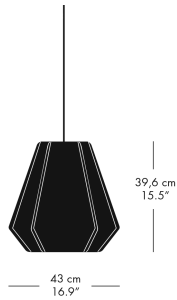

LULLABY™
MONICA FÖRSTER 2014

The Lullaby™ is formed into a pentagonal, yet slightly organic-looking shape using five slender ash lamellae. The ash gives the diffuse shade stability, shape and character. In addition, the shade has outstanding luminous qualities, which enable the Lullaby™ to emit a soft, muted light.

PENDANT

MODEL	COLOUR	CORD LGT. M	CORD SPECIFICATION	CANOPY COLOUR	PRODUCT CODE	DKK	SEK	GBP	EUR
P1	Translucent (PE)	3	White, textile	White	34301005	1.127	1.591	135	152
P2	Translucent (PE)	3	White, textile	White	34301105	1.586	2.239	190	214
P3	Translucent (PE)	6	White, textile	White	34301205	2.504	3.535	301	338

FSC approved ash wood

PENDANT P2