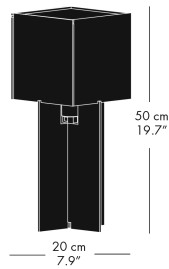

TABLE T-500