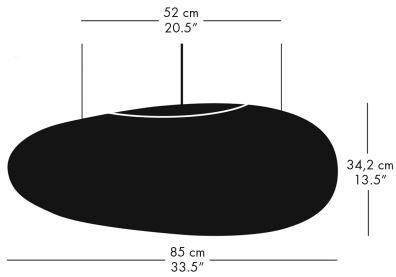

AVION™ ISKOS-BERLIN 2012

01.2020

A childhood fascination with Zeppelin airships gliding with steady grace across the sky, inspired Iskos-Berlin to create Avion™. The large, oval pendant hovers playfully in the air, ready to change its direction to suit your desire. The pendant emits a soft, diffuse light that creates a cosy, natural atmosphere. Avion™ can be arranged in a regular formation, as a dynamic pack or similarly it can be suspended in a line to mark a passage through a building.

PENDANT

MODEL	COLOUR	CORD LGT. M	CORD SPECIFICATION	PRODUCT CODE	DKK	SEK	GBP	EUR
2xE27	Polyethylene, white PC/ABS	6	White, PVC	54402705	3.790	5.350	455	512

CANOPY

MODEL	COLOUR	PRODUCT CODE	DKK	SEK	GBP	EUR
Adjustable canopy	White	18615605	1.253	1.769	150	169

PENDANT

ADJUSTABLE CANOPY