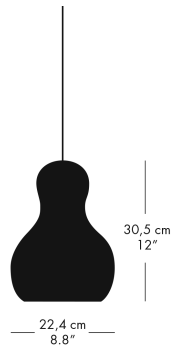

CALABASH™
KOMPLOT DESIGN 2010

01.2020

Calabash™ is authentic craftsmanship from the core to the surface. The distinctive shape of the calabash pumpkin inspired the Danish design studio Komplot Design to create a vivid and sculptural design that stands out – with or without the light turned on. The Calabash™ pendant comes in two sizes – P1 and P2.

PENDANT

MODEL	COLOUR	CORD LGT. M	CORD SPECIFICATION	CANOPY COLOUR	PRODUCT CODE	DKK	SEK	GBP	EUR
P1	Gold	3	Black, textile	Black	14017274	1.586	2.239	190	214
P1	Silver	3	Black, textile	Black	14017172	1.586	2.239	190	214
P1	Grey Meteor (Matt)	3	Black, textile	Black	84720472	1.586	2.239	190	214
P1	Black Meteor (Matt)	3	Black, textile	Black	84720308	1.586	2.239	190	214
P2	Gold	3	Black, textile	Black	14018274	2.218	3.131	266	299
P2	Silver	3	Black, textile	Black	14018172	2.218	3.131	266	299
P2	Grey Meteor (Matt)	3	Black, textile	Black	84720772	2.218	3.131	266	299
P2	Black Meteor (Matt)	3	Black, textile	Black	84720608	2.218	3.131	266	299
P3	Gold	6	Black, textile	Black	14023274	4.054	5.722	487	547
P3	Silver	6	Black, textile	Black	14023172	4.054	5.722	487	547

PENDANT P1

PENDANT P2

PENDANT P3