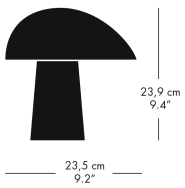

NIGHT OWL™
NIKOLAI WIIG HANSEN 2015

01.2020

The Night Owl™ consists of a conical base and oval shade, merging together to form a single unit of balanced proportions. Its organic design gives the lamp a friendly and almost human appearance – it’s a lamp with a personality! Night Owl™ is suitable for standing on e.g. a sideboard, shelf, bedside table or in a window.

TABLE

MODEL	COLOUR	CORD LGT. M	CORD SPECIFICATION	PRODUCT CODE	DKK	SEK	GBP	EUR
Monochrome	Midnight blue	2	Black, PVC	52698203	994	1.403	119	134
Monochrome	Smokey white	2	Black, PVC	52698305	994	1.403	119	134
Colour/Ash	Midnight blue/ash	2	Black, PVC	52698003	1.250	1.764	150	169
Colour/Ash	Smokey white/ash	2	Black, PVC	52698105	1.250	1.764	150	169

TABLE