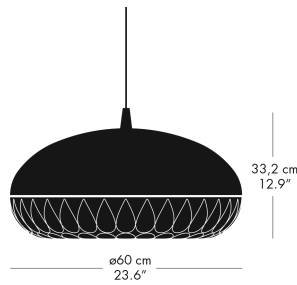

AEON ROCKET™
MORTEN VOSS 2012

01.2020

Aeon Rocket™ strikes a fine balance between a simple metal upper shade and a gauzy lower shade. The impression of lightness is created by hours and hours of meticulous manual work. 8 light bands made of recyclable polypropylene are carefully woven together into 100 and 98 round openings respectively, allowing the light to stream through unhindered.

PENDANT

MODEL	COLOUR	CORD LGT. M	CORD SPECIFICATION	CANOPY COLOUR	PRODUCT CODE	DKK	SEK	GBP	EUR
P1	Aeon-Grey	3	Grey25, textile	White	14185212	2.280	3.218	274	308
P1	Aeon-Black	3	Black, textile	Black	14185008	2.280	3.218	274	308
P3	Aeon-Grey	6	Grey25, textile	White	14185912	3.196	4.511	384	432
P3	Aeon-Black	6	Black, textile	Black	14185508	3.196	4.511	384	432

PENDANT P1

PENDANT P3