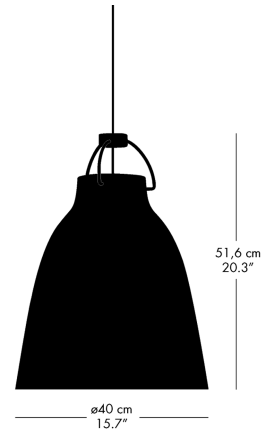

PENDANT P3

DIFFUSER P3 / P4