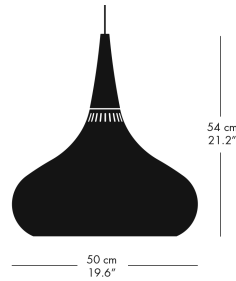

ORIENT™
JO HAMMERBORG 1963

01.2020

Orient™ was designed by Jo Hammerborg in 1963 and relaunched by Fritz Hansen in 2013. In close collaboration with the Hammerborg family, the Orient™ pendant is a flawless light design with excellent luminous efficacy, and is made from the finest quality materials. The pendants provide a soft, pleasant light without any glare.

PENDANT

MODEL	COLOUR	CORD LGT. M	CORD SPECIFICATION	CANOPY COLOUR	PRODUCT CODE	DKK	SEK	GBP	EUR
P1	Aluminium/oak	3	Grey, textile	White	84716372	1.796	2.535	216	242
P1	Black/rosewood	3	Black, textile	Black	34192108	1.668	2.354	200	225
P1	Copper/rosewood	3	Black, textile	Black	34192064	2.504	3.535	301	338
P2	Aluminium/oak	3	Grey, textile	White	84716472	2.716	3.834	326	367
P2	Black/rosewood	3	Black, textile	Black	34192308	2.504	3.535	301	338
P2	Copper/rosewood	3	Black, textile	Black	34192264	3.759	5.306	451	507
P3	Aluminium/oak	6	Grey, textile	White	84716572	4.356	6.149	523	588
P3	Black/rosewood	6	Black, textile	Black	34192808	4.177	5.896	502	564

PENDANT P3