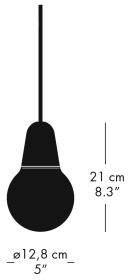

BULB FICTION™ KIBISI 2012

01.2020

Bulb Fiction™ is close to the classic incandescent bulb, but the shape has been upscaled and designed as a whole unit, uniting socket and bulb into one iconic shape. The same applies to the cord, which has been given extra volume using a thick, white silicone cover. Bulb Fiction™ consists of a hand-blown acid-treated opal glass shade and an aluminium suspension with a soft, organic shape.

PENDANT

MODEL	COLOUR	CORD LGT. M	CORD SPECIFICATION	CANOPY COLOUR	PRODUCT CODE	DKK	SEK	GBP	EUR
P1	White	3	White, PVC	White	24195505	994	1.403	119	134

PENDANT P1