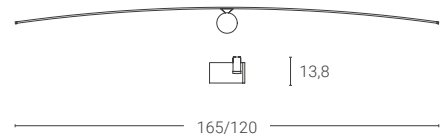

Sorgente luminosa Light Source

290 €

263 €

Petit by BMB Progetti

Parete Versione B · Wall light Version B

PE WX **3** **4** XX X L **8** X 3 **11** I

Materiale · Material:
Ferro · Iron

Sorgente luminosa LED · LED Light source:
LED 32W 2600Lm 3000K (165 cm)
LED 24W 1800Lm 3000K (120 cm)
Dimmable DALI/Push