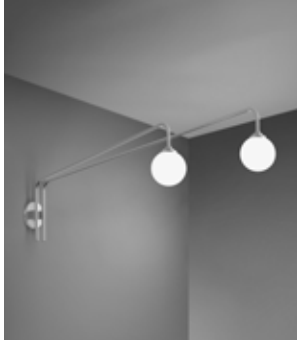

4 Finiture · Colours:

NX | BX | SH | VS | LS | SA

Finiture disponibili solo in versione opaca
Finishes available only in matt version

3 Dimensione

Dimension (cm)

Finiture · Colours

	Verniciata · Painted	Ottone · Brass
Ø15 (15X)	273 €	346 €
Ø20 (145)	402 €	658 €
Ø20 (185)	424 €	690 €

Prezzi IVA esclusa · Prices excluding VAT; Colore non a catalogo: su richiesta · Colour not in the catalog: on request;
Altri colori a catalogo · Other colours in the catalog: +10%

San Babila by Meneghello & Paoletti

Parete Versione C · Wall light Version C

SB WX 18X **4** XX X L M X 3 0 I

Materiale · Material:
Ferro, ottone, vetro · Iron, brass, glass

Sorgente luminosa LED · LED Light source:
Attacco E14 (lampadina esclusa) Max 42W
Lampholder E14 (bulb not included) Max 42W