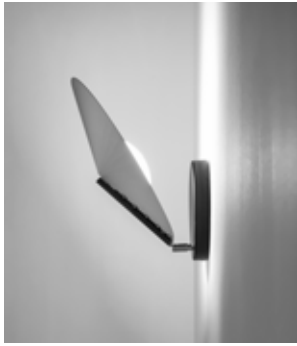

Ronin by Testatonda

Parete · Wall light

RO WX X40 **4** XX X L M X 3 D I

Materiale · Material:

Ferro, alluminio o ottone · Iron, aluminium or brass

Sorgente luminosa LED · LED Light source:

LED 17W 2300Lm 3000K

Dimmable DALI/Push