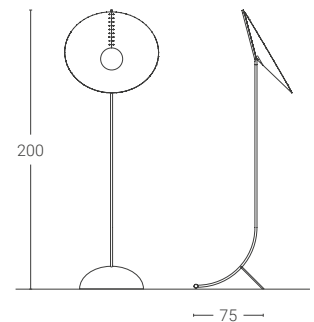

Cavo non incluso
Cable non included

3 Dimensione

Dimension (cm)

40 cm (**X40**)

95 cm (**X95**)

70 cm (**X70**)

120 cm (**120**)

Prezzo · Price

Ronin by Testatonda

Terra · Floor

RO PX 200 **4** XX X L M X 3 D I

Materiale · Material:

Ferro, alluminio o ottone · Iron, aluminium or brass

Sorgente luminosa LED · LED Light source:

LED 17W 2300Lm 3000K
Dimmable Push