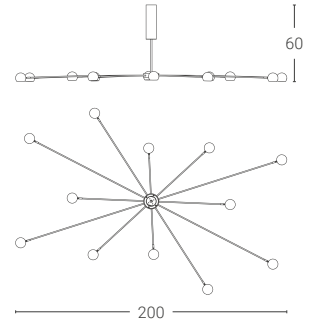

Sospensione · Suspension

AX CX X80 **4** XX X L M X 3 **11** I

Materiale · Material:
Ferro · Iron

Sorgente luminosa LED · LED Light source:
LED 12 x 2,9W 530Lm 3000K
Dimmable DALI/Push

4 Finiture · Colours: