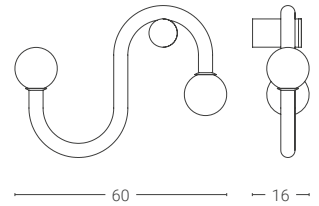

4 Finiture · Colours:

NX | BX | SH | VS | LS

Finiture disponibili solo in versione opaca
Finishes available only in matt version

Dimensione

Dimension (cm)

60 cm

Prezzi IVA esclusa · Prices excluding VAT; Colore non a catalogo: su richiesta · Colour not in the catalog: on request;
Altri colori a catalogo · Other colours in the catalog: +10%

Prezzo · Price

516 €