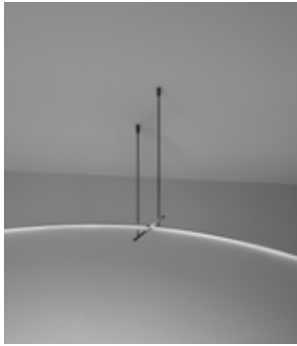

Petit by BMB Progetti

Plafoniera Versione A · Ceiling light Version A

PE CR **3** **4** XX X L **8** X 3 O I

Materiale · Material:
Ferro · Iron

Sorgente luminosa LED · LED Light source:
LED 32W 2600Lm 3000K (165 cm)
LED 40W 3270Lm 3000K (200 cm)
Dimmable DALI/Push

4 **Finiture · Colours:**

NX | BX | SH | VS | LS

Finiture disponibili solo in versione opaca
Finishes available only in matt version

Alimentatore escluso / A richiesta disponibile alimentatore da installare remoto in apposita scatola di derivazione impermeabile, non fornita da ZAVA
Power supply excluded / On request, a power supply unit is available to be installed remotely in a special waterproof junction box, not supplied by ZAVA